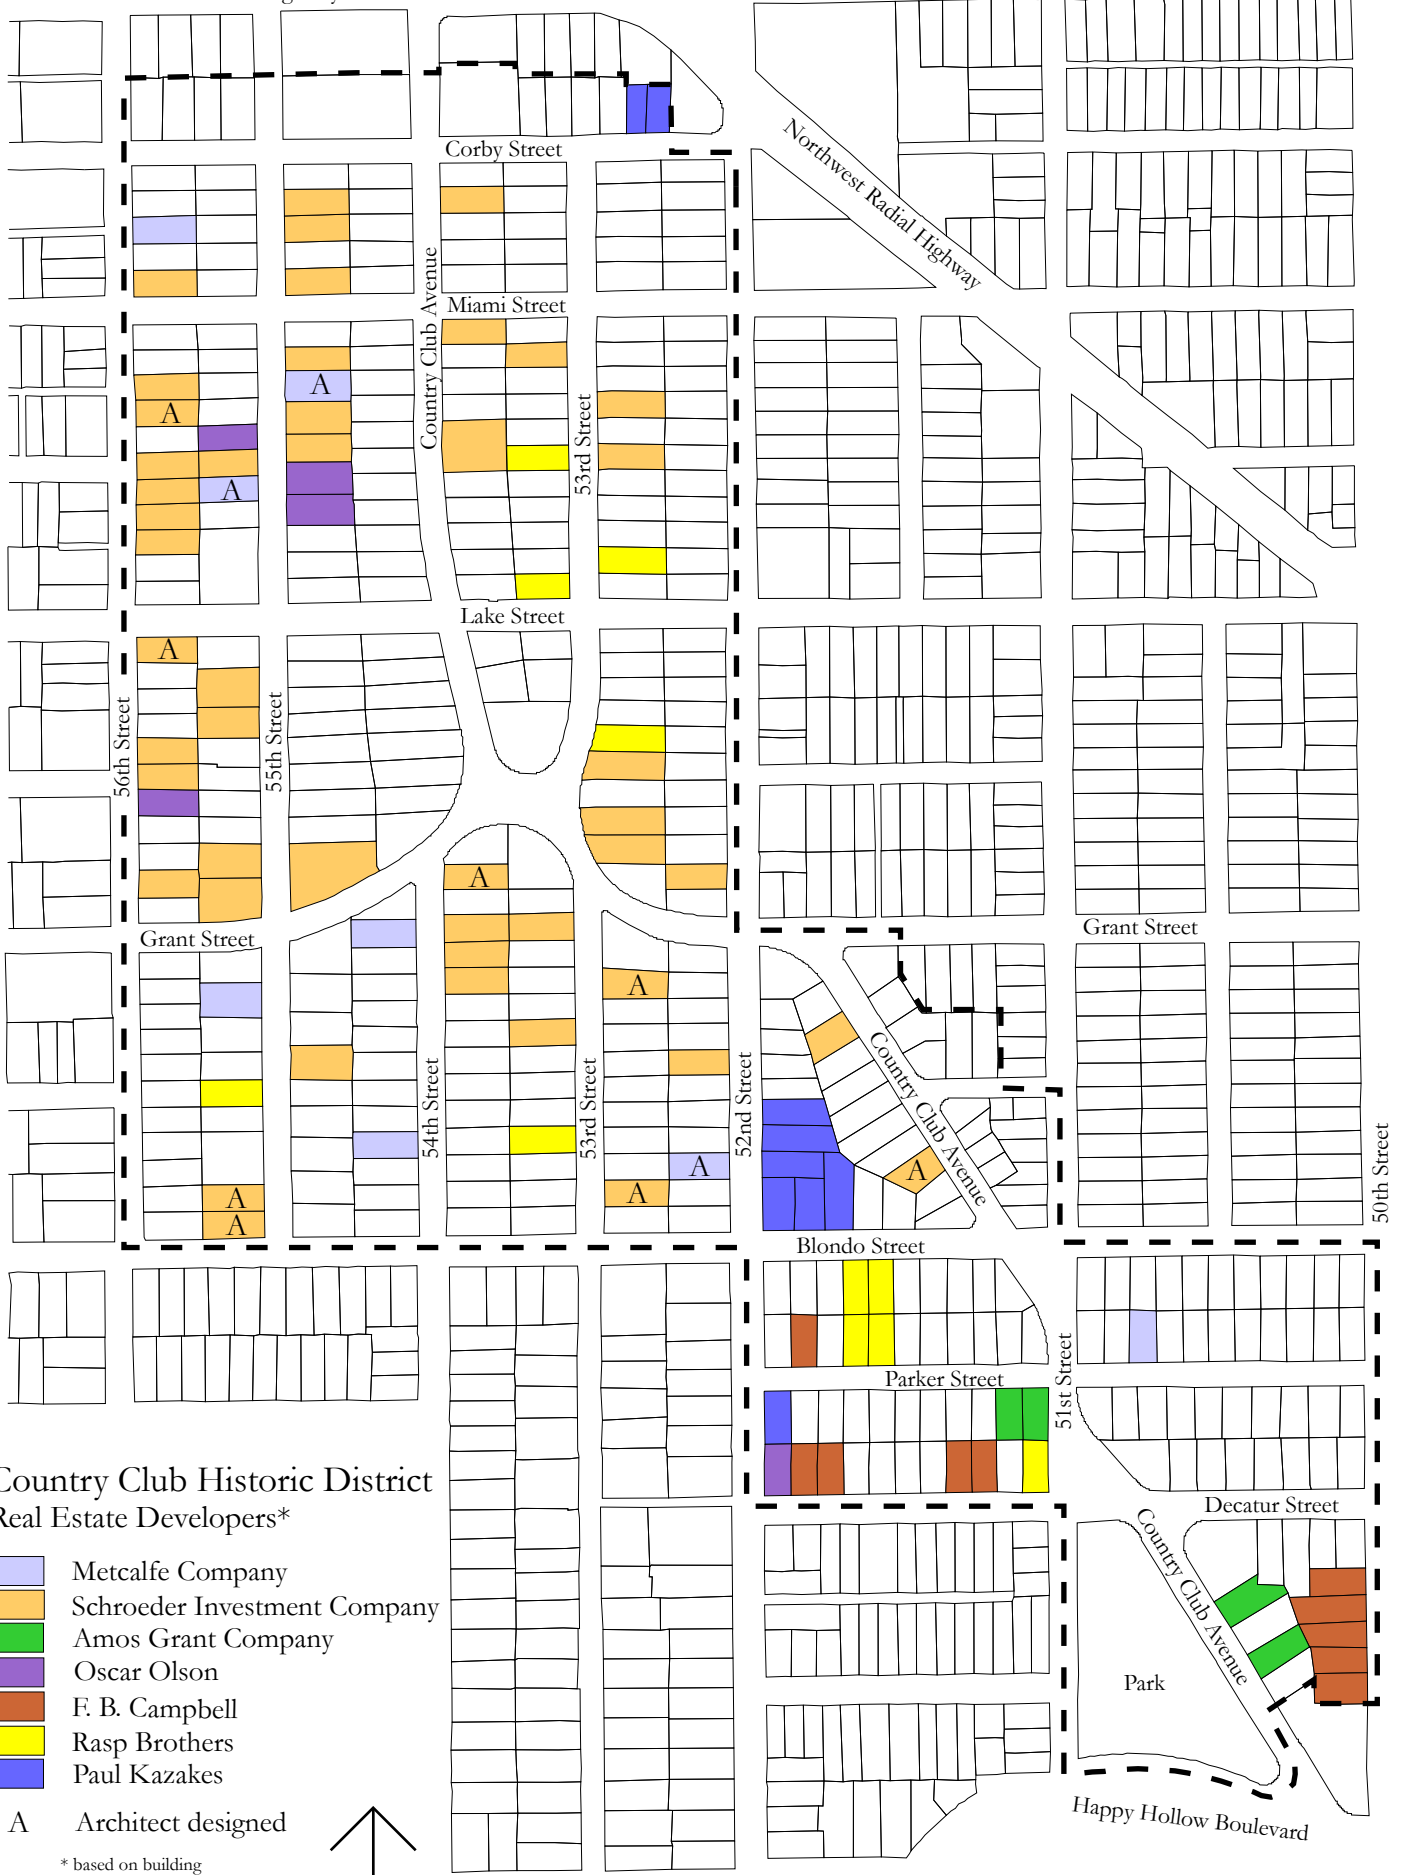

Northwest Radial Highway

**Country Club Historic District
Real Estate Developers***

- Metcalfe Company
- Schroeder Investment Company
- Amos Grant Company
- Oscar Olson
- F. B. Campbell
- Rasp Brothers
- Paul Kazakes

A Architect designed

* based on building permit and city directory information

North

--- District boundary