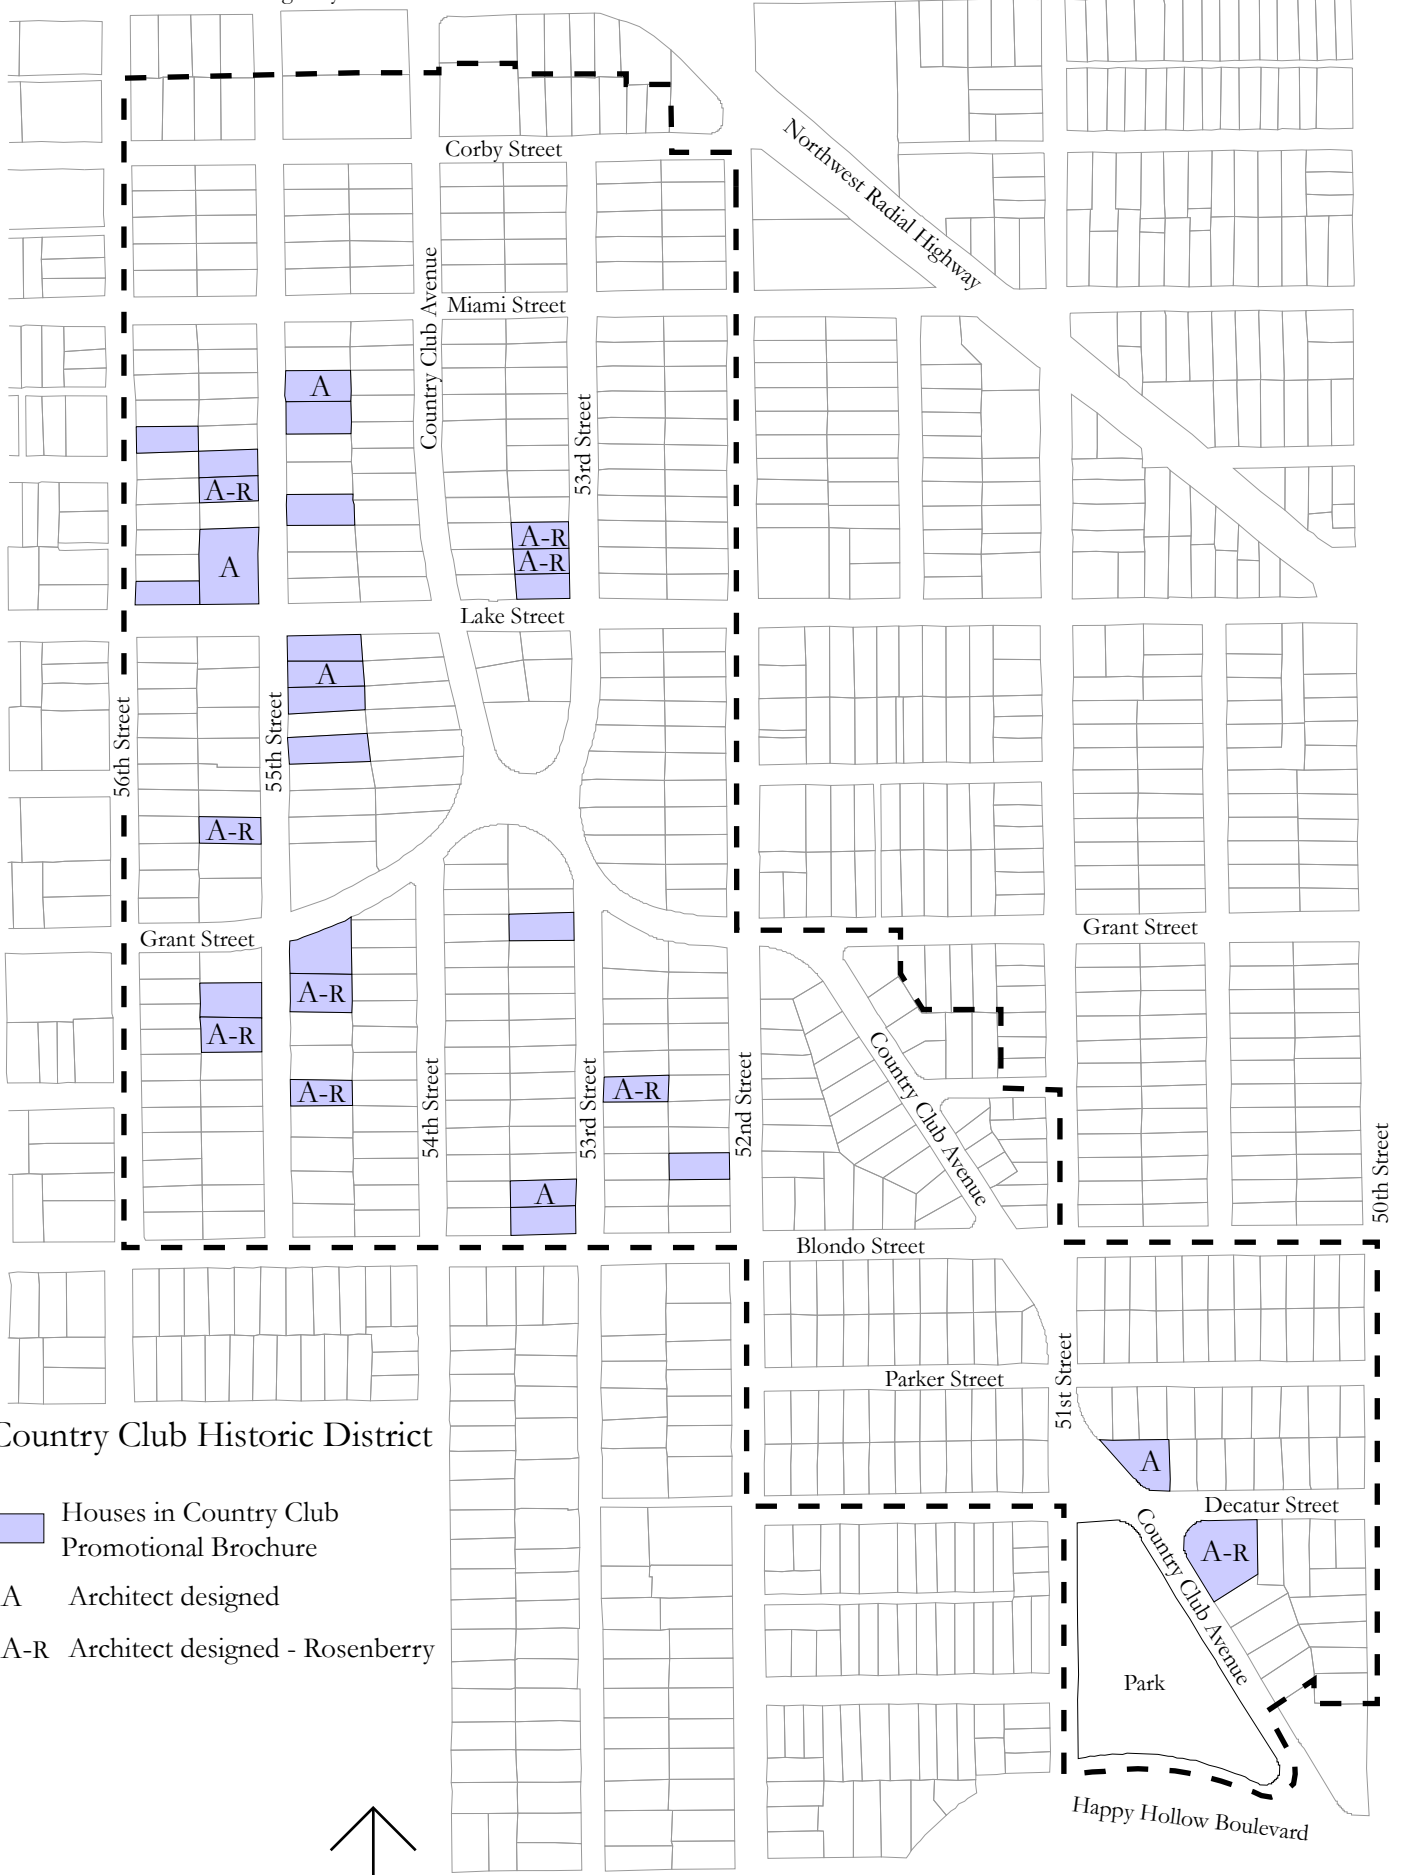

Northwest Radial Highway

### Country Club Historic District

- Houses in Country Club Promotional Brochure
- A Architect designed
- A-R Architect designed - Rosenberry

North

- - - District boundary