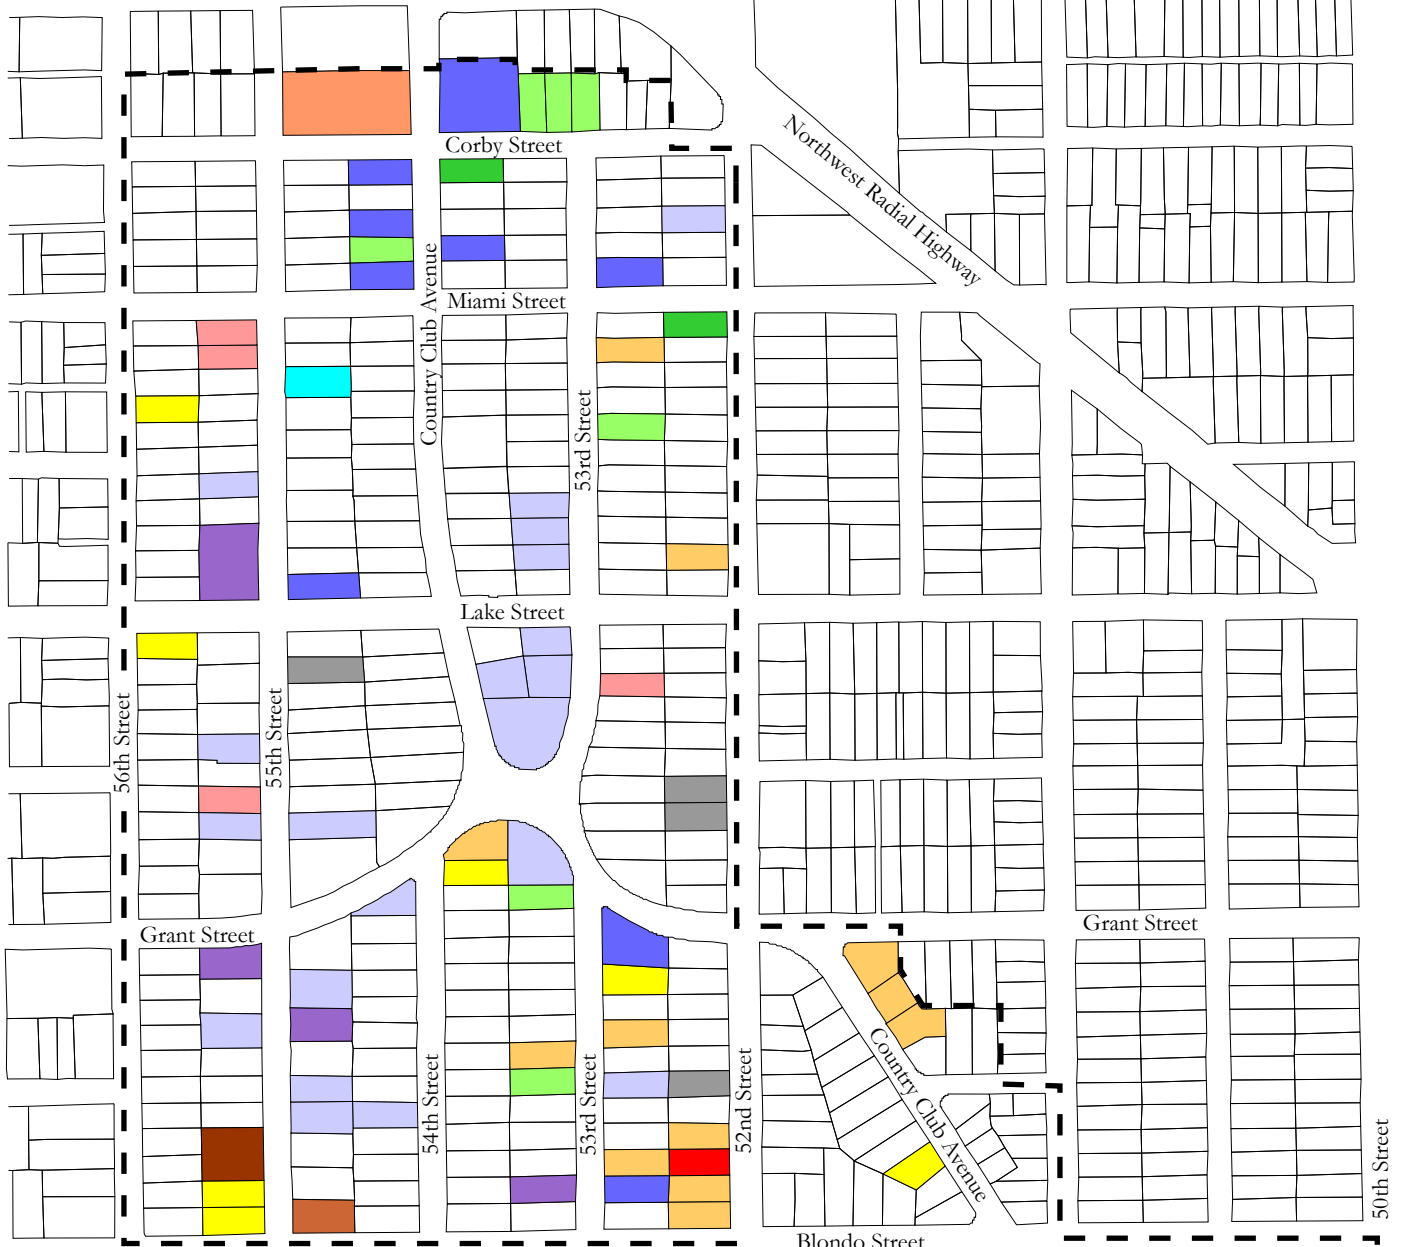

Northwest Radial Highway

Country Club Historic District Architects\*

- Rosenberry
- Hennig
- Hene
- Kvenild
- Henninger
- Dodds
- Fisher
- Sessinghaus
- Sye
- Hyde
- Boyles
- Schreiber
- Peterson
- Dworak

\* based on building permit information and promotional brochure

North

--- District boundary